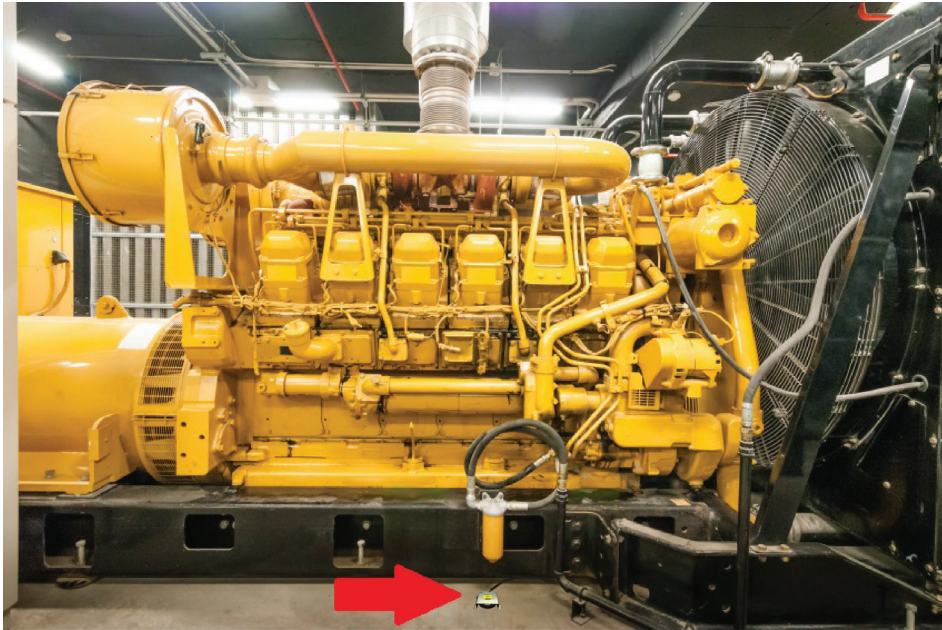

AFS-20 Typical Applications

Connection to 12-24VDC
Power Supply
Relay Outputs

AB-10 Alarm Box with
LED Indicators, Buzzer
Alarm and Relay Outputs

Generator Set

Drip Tray

AFS-20
Fuel Sensor