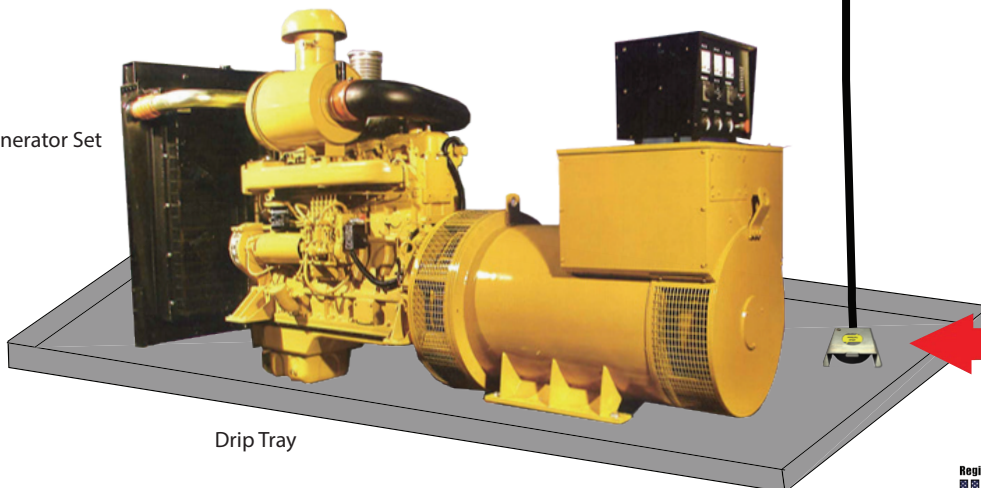

AFS-20 Typical Applications

Connection to 12-24VDC
Power Supply
Relay Outputs

AB-10 Alarm Box with
LED Indicators, Buzzer
Alarm and Relay Outputs

Generator Set

Drip Tray

AFS-20
Fuel Sensor